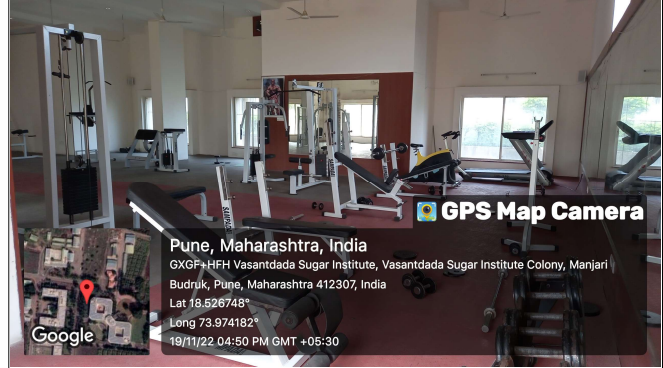

# VASANTDADA SUGAR INSTITUTE Manjari (Bk), Tal: Haveli, Dist: Pune-412307, Maharashtra STUDENT FACILITY

**Gymnasium Hall**

**Canteen**

**Open Amphitheatre**

**Parking**

**Drinking Water Cooler**